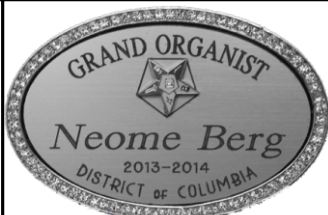

Plastic Frame Selections

A. Gold B. Silver C. Black

Sample Order Form

Column 1

Approx 2" x 3"

Badge: 1-1
CRY-MOP
Price: \$46.00
Gold or Silver
Color Metal
Frame
Badge comes
with a
magnetic back

Column 2

Approx 2" x 3"

Badge: 2-1
Price: \$41.00
CRY - Acrylic
Center
Gold or Silver
Color Metal
Frame
Badge comes
with a
magnetic back

Column 3

Approx 2.5" x 1.5"

Badge: 3-2
Silver Color
Metal Frame
Acrylic Center
Price: \$42.00
Badge comes
with a
magnetic back